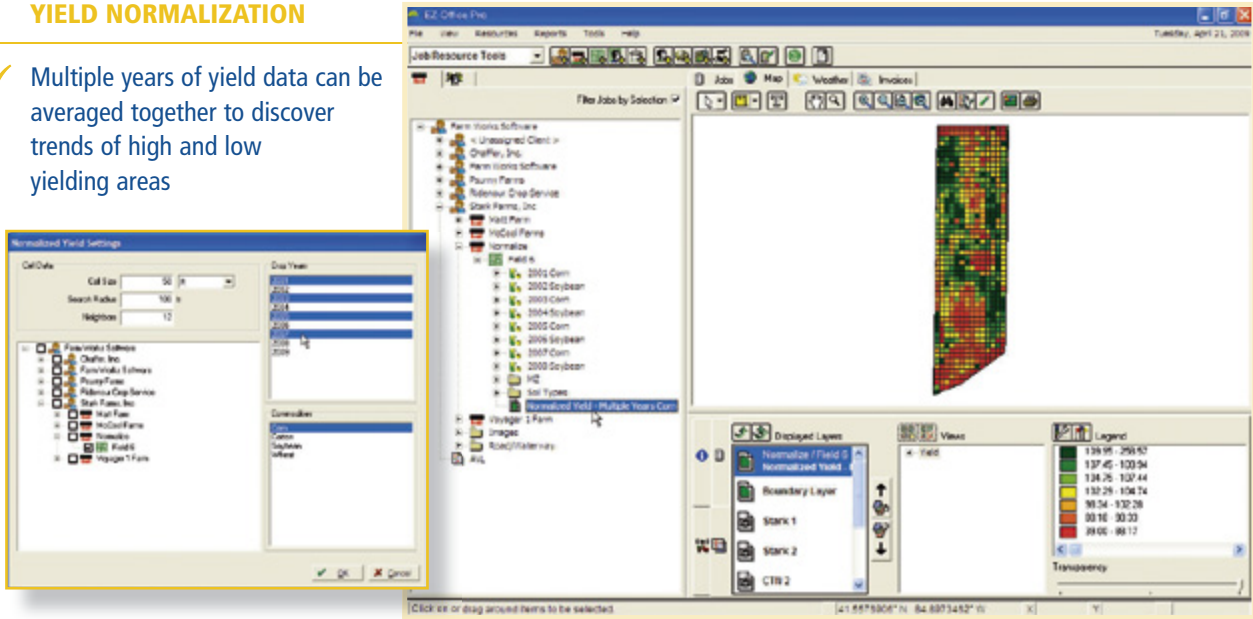

EZ-OFFICE PRO SOFTWARE

ANALYSIS, PROFIT MAPPING, AND PRESCRIPTION MAPS FOR EZ-OFFICE SOFTWARE

YIELD NORMALIZATION

- ✓ Multiple years of yield data can be averaged together to discover trends of high and low yielding areas

PRESCRIPTION MAPS

- ✓ Powerful yet easy-to-use formula based prescription map generation